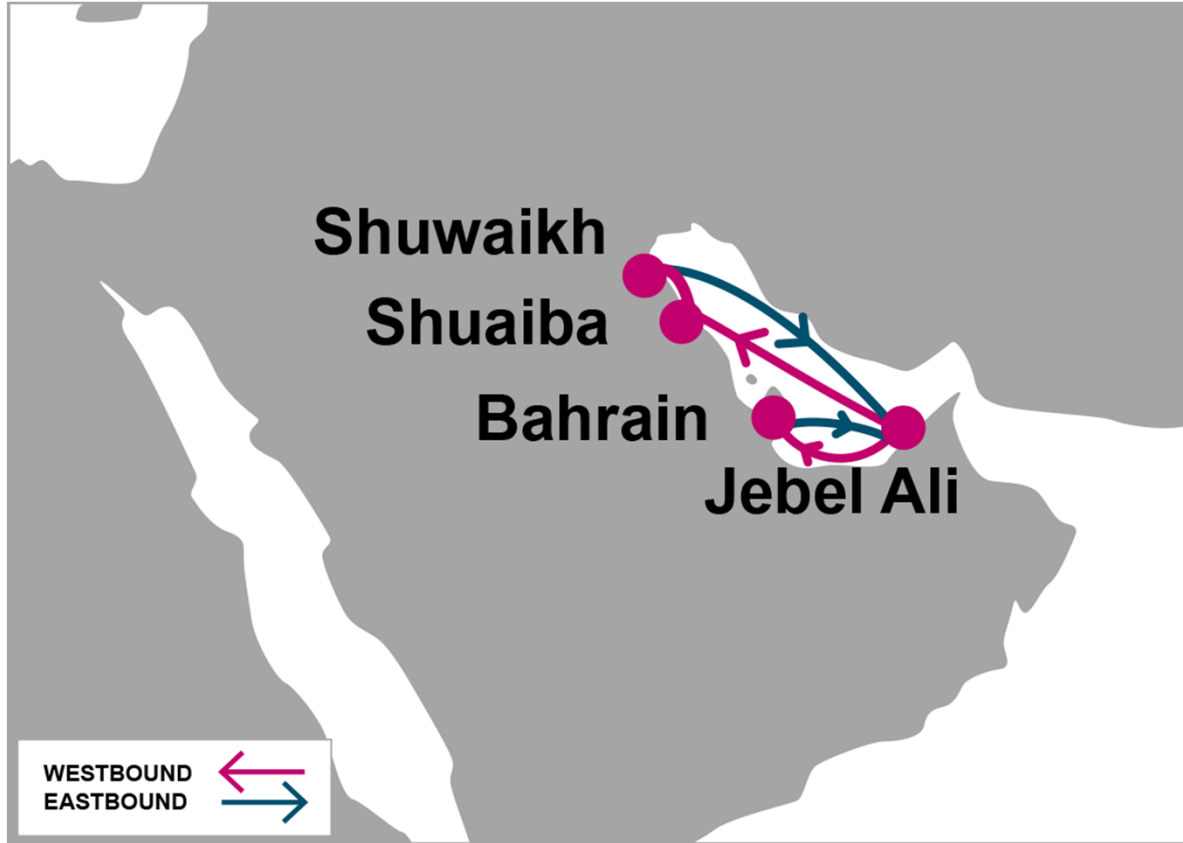

For more information, please click [here](#)

Loop 1					
W/B	BAH		E/B	JEA	
JEA	2		BAH	2	
Loop 2					
W/B	SAA	SWK	E/B	JEA	
JEA	1	1	SAA	4	
			SWK	2	

PORT ROTATION

(Terminals are subject to change)

ORIGIN	ETA/ETD	TERMINAL
Loop 1		
Jebel Ali	FRI/SUN	DP World Jebel Ali – Terminal 3
Bahrain	TUE/WED	Khalifa Bin Salman Port
Turnaround days: 7		
Loop 2		
Jebel Ali	MON/THU	DP World Jebel Ali – Terminal 3
Shuaiba	SAT/SAT	SACT – Global Clearing House Systems
Shuwaikh	SAT/MON	Container Terminal No. 2 – Cargo Transport Systems
Turnaround days: 8		

KEY TRANSIT TABLE - UNLOCODE PORT NAME & COUNTRY NAME

JEA: Jebel Ali, UAE | BAH: Bahrain, Bahrain | SAA: Shuaiba, Kuwait | SWK: Shuwaikh, Kuwait

NOTE: Transit times and port rotation are as of now and subject to change