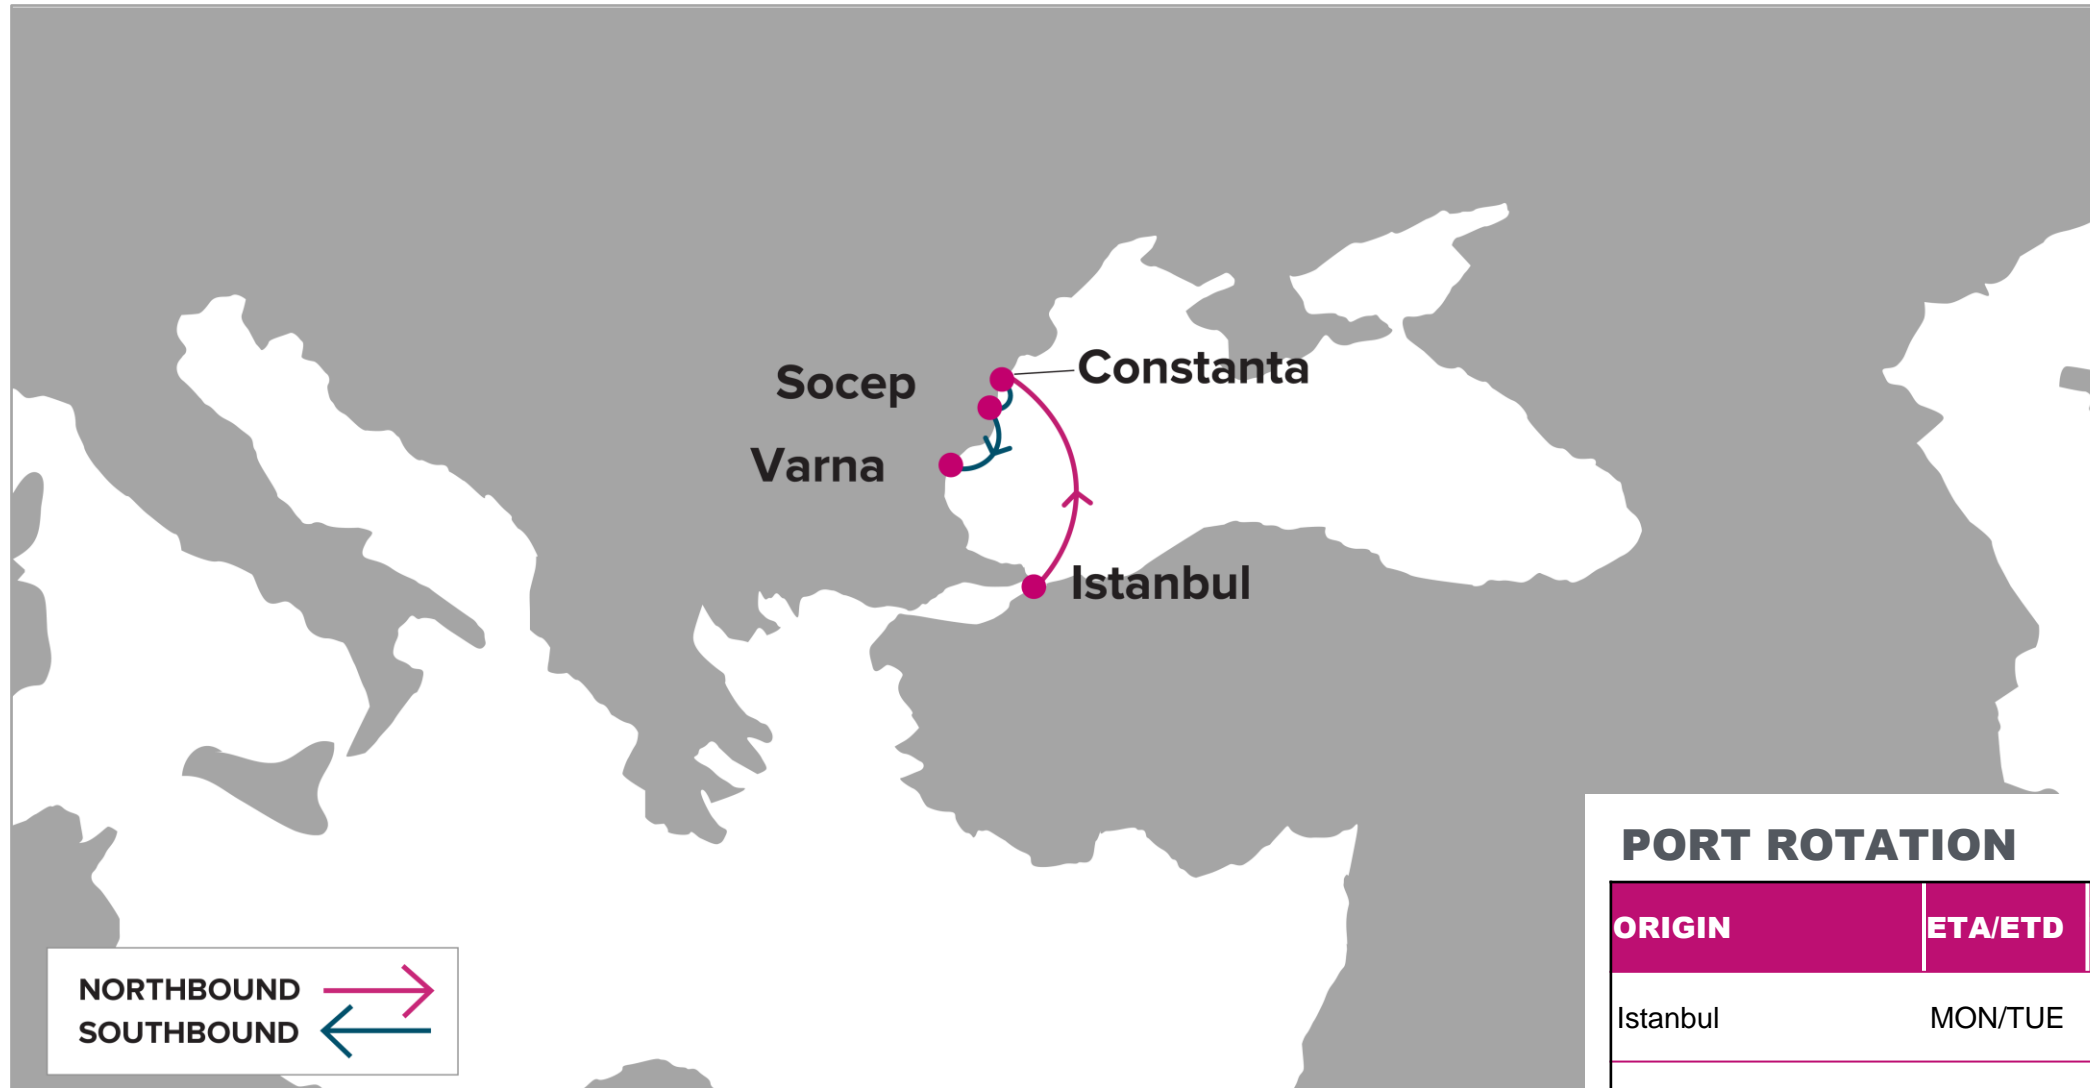

For more information, please click [here](#)

PORT ROTATION

(Terminals are subject to change)

ORIGIN	ETA/ETD	TERMINAL
Istanbul	MON/TUE	Kumport
Constanta	WED/THU	Constanta South CONT Terminal
Constanta	THU/FRI	Constanta SOCEP SA
Varna	FRI/SAT	Port Of Varna West
Turnaround days:		7

N/B	CND	CND	VAR	S/B	IST
IST	1	2	3	CND	4
				CND	3
				VAR	2

KEY TRANSIT TABLE - UNLOCODE PORT NAME & COUNTRY NAME

IST: Istanbul, Türkiye | **CND:** Constanta, Romania | **CND:** SOCEP, Romania | **VAR:** Varna, Bulgaria

NOTE: Transit times and port rotation are as of now and subject to change