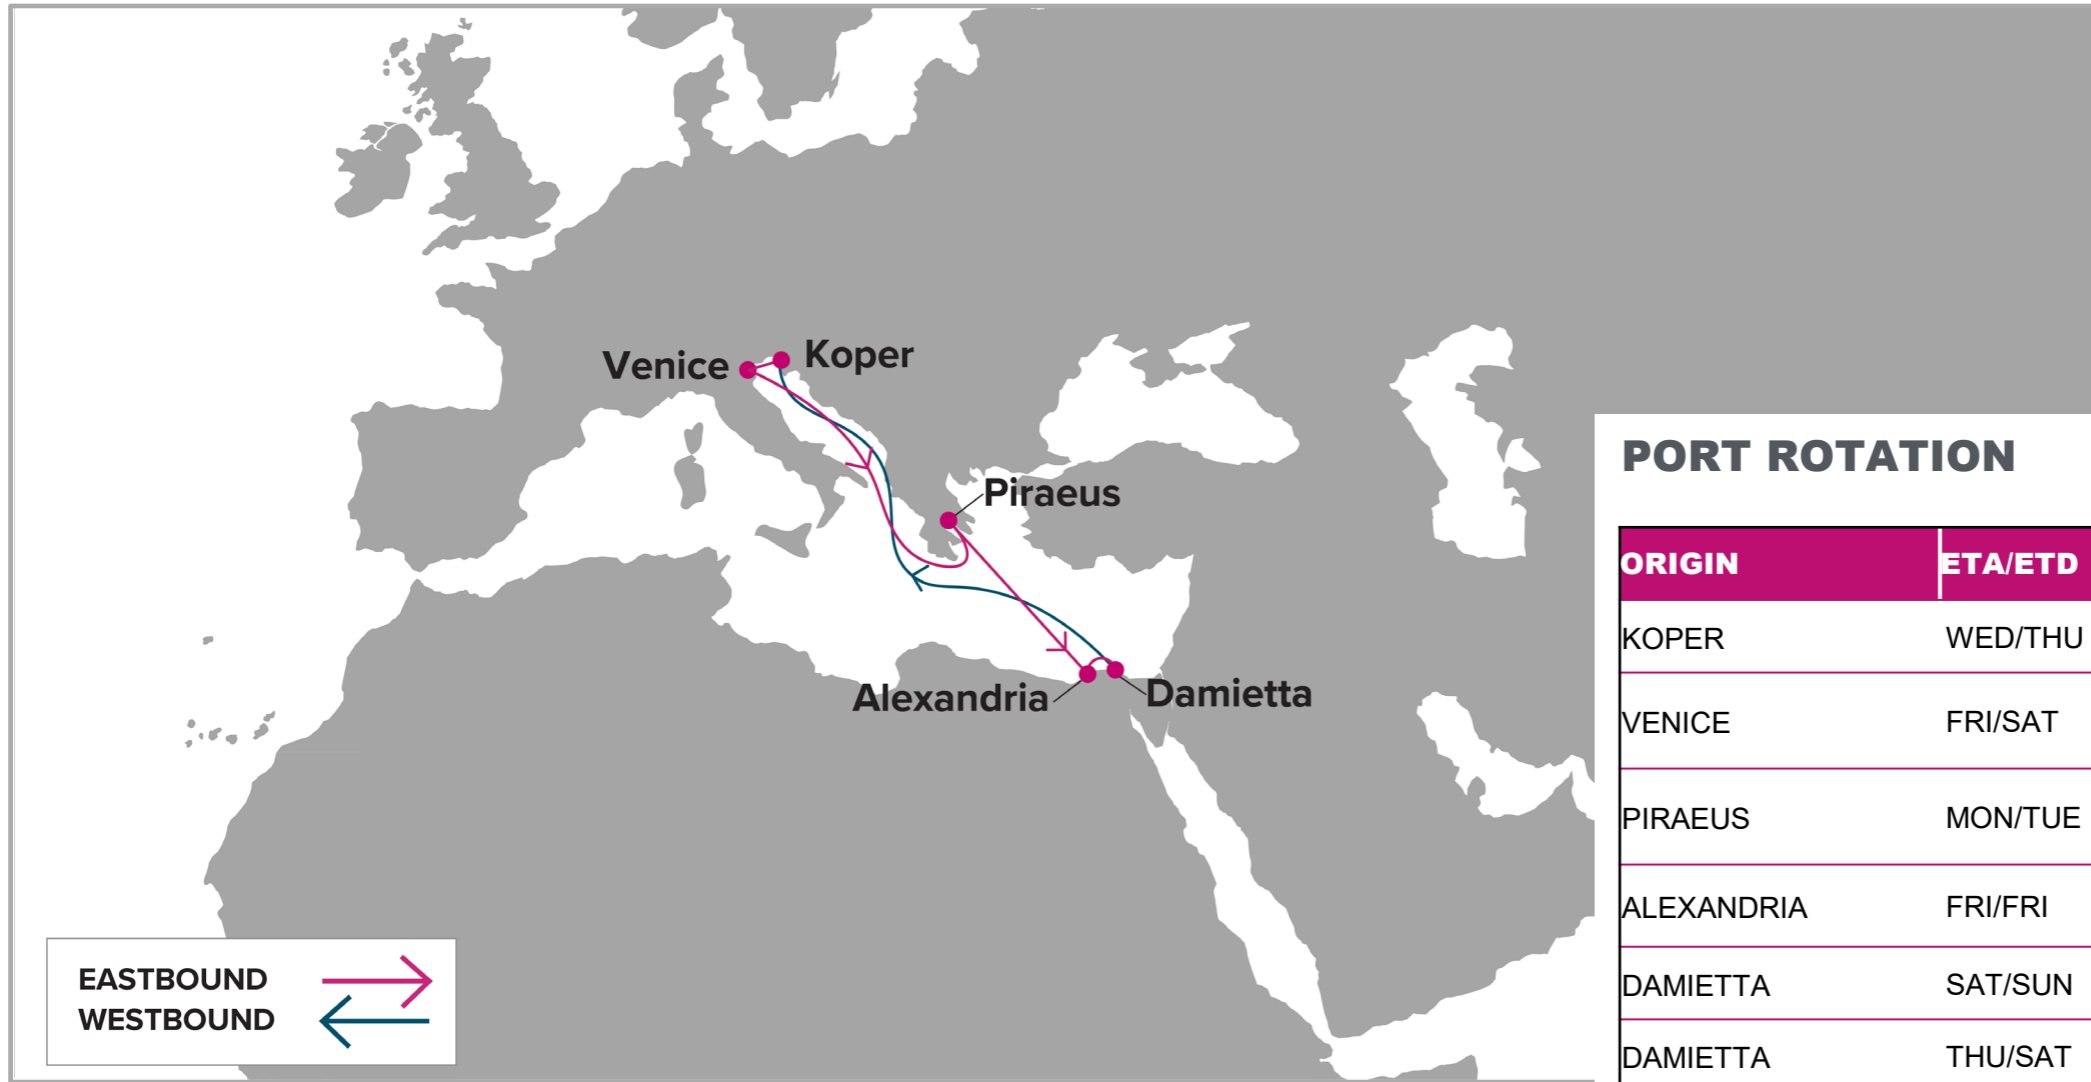

For more information, please click [here](#)

PORT ROTATION

(Terminals are subject to change)

ORIGIN	ETA/ETD	TERMINAL
KOPER	WED/THU	LUKA KOPER D.D
VENICE	FRI/SAT	VENEZIA-VENICE CONTAINER TEMRINAL - VECON
PIRAEUS	MON/TUE	PIRAEUS CONTAINER TERMINA S.A
ALEXANDRIA	FRI/FRI	DEKHEILA PORT (ACCHCO)
DAMIETTA	SAT/SUN	DAMIETTA CONTAINER TERMINAL
DAMIETTA	THU/SAT	DAMIETTA CONTAINER TERMINAL
KOPER	WED/THU	LUKA KOPER D.D
Turnaround days: 21		

E/B	PIR	ALY	DAM	W/B	KOP	VCE
KOP	4	8	9	DAM	4	6
VCE	2	6	7			
PIR		3	4			

KEY TRANSIT TABLE - UNLOCODE PORT NAME & COUNTRY NAME

KOP: Koper, Slovenia | **VCE:** Venice, Italy | **PIR:** Piraeus, Greece | **ALY:** Alexandria, Egypt | **DAM:** Damietta, Egypt

NOTE: Transit times and port rotation are as of now and subject to change